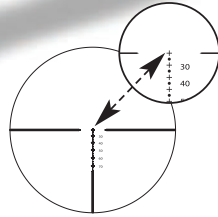

TERRA XB75

CROSSBOW SCOPE

RETICLE 86

..... **NEW! TERRA XB75 CROSSBOW SCOPE**

- Low profile 1" tube design for crossbow speeds 275 fps-425 fps
- 1/4-MOA adjustments provides 100% repeatability, click by click
- Patented ballistic reticle with yardages from 20-75 yards
- Protected by ZEISS Limited Lifetime Transferable Warranty

SPECS

2-7x32

Magnification	2.3x	7x
Effective Lens Diameter	24.4 mm	32 mm
Exit Pupil Diameter	12.2 mm	4.6 mm
Twilight Factor	7.0	15.0
Field of View at 100 yds	46.5 ft	13.5 ft
Objective Viewing Angle	7.4°	2.5°
Diopter Adjustment Range	+2.5dpt	
Eye-relief	90 mm / 3.55 in	
Parallax-free	100 yds / 30 yds	
Square Adjustment Range	5.40 ft (62 MOA)	
Adjustment per click	.25 MOA	
Center Tube Diameter	25.4 mm / 1 mm	
Eye-piece Tube Diameter	41 mm	
Objective Tube Diameter	39.5 mm	
Coating	ZEISS MC	
Nitrogen Filling	Yes	
Waterproof	400 mbar	
Functional Temperature Range	-13°/+122°F -25°/+50°C	
Length	294 mm / 11.5 in	
Weight	380 g / 13.4 oz	